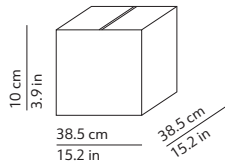

K0451375EU
K0451375NEU
K0451375OEU

Ø 25 cm
Ø 9.8 in

PACKAGING / IMBALLO

Dew 1 - 5
Volume: 0.009 m³ / 0.303 ft³
Gross weight: 2.34 kg / 5.15 lbs

Canopy
Volume: 0.015 m³ / 0.523 ft³
Gross weight: 2.5 kg / 5.15 lbs