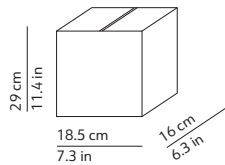

K0451375EU
K0451375NEU
K0451375OEU

Ø 25 cm
Ø 9.8 in

PACKAGING / IMBALLO

Dew 1 - 5
Volume: 0.009 m³ / 0.303 ft³
Gross weight: 2.34 kg / 5.15 lbs

Canopy
Volume: 0.015 m³ / 0.523 ft³
Gross weight: 2.5 kg / 5.15 lbs