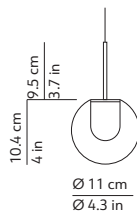

K0451375EU
K0451375NEU
K0451375OEU

Ø 25 cm
Ø 9.8 in

PACKAGING / IMBALLO

Dew 1 - 5
Volume: 0.009 m³ / 0.303 ft³
Gross weight: 2.34 kg / 5.15 lbs

Canopy
Volume: 0.015 m³ / 0.523 ft³
Gross weight: 2.5 kg / 5.15 lbs

 Dimmable / Dimmerabile
Phase cut

 Suspension lamp
Lampada a sospensione

 Canopy - diam. 9.8 in h. 2 in
chromed or black (on request) or brass (on request)
fixed to the ceiling with not provided screws (2-4)
Rosone - diam. 25 cm h. 5 cm
cromato o nero (su richiesta) o ottone (su richiesta)
fissato a soffitto con tasselli (2-4) non forniti